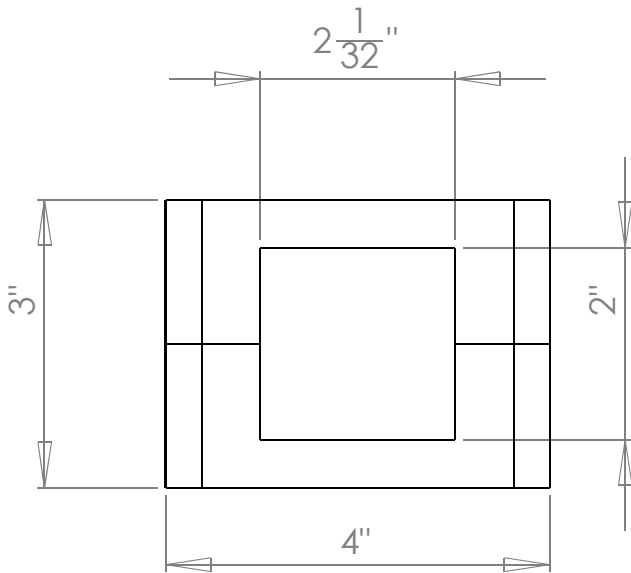

4 x ϕ 0.332 THRU ALL

9100041

Title Frame Bracket Assy

DWG # 9100040

Material 6061-T6 Aluminum Block

Size fits 2" Square Tube

Scale 1:2

DRAWN NAME MRB DATE 2009.02.09

simcraftTM

UNLESS OTHERWISE SPECIFIED
DIMENSIONS ARE IN INCHES
Tolerances on:
2 Decimals 3Decimals Angles
0.010 0.005 0.5deg
Surface finish 63 or better
remove burrs and break sharp edges

**1705 Enterprise Way
Suite 102
Marietta, GA 30067**