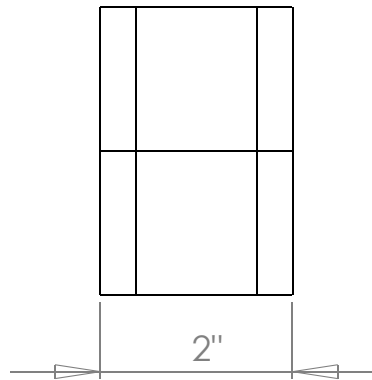

4 x ϕ 0.332 THRU ALL

9100041

Title Frame Bracket Assy

DWG # 9100040

Material 6061-T6 Aluminum Block

Size fits 2" Square Tube

Scale 1:2

DRAWN NAME MRB DATE 2009.02.09

simcraftTM

UNLESS OTHERWISE SPECIFIED
DIMENSIONS ARE IN INCHES
Tolerances on:
2 Decimals 3Decimals Angles
0.010 0.005 0.5deg
Surface finish 63 or better
remove burrs and break sharp edges

**1705 Enterprise Way
Suite 102
Marietta, GA 30067**