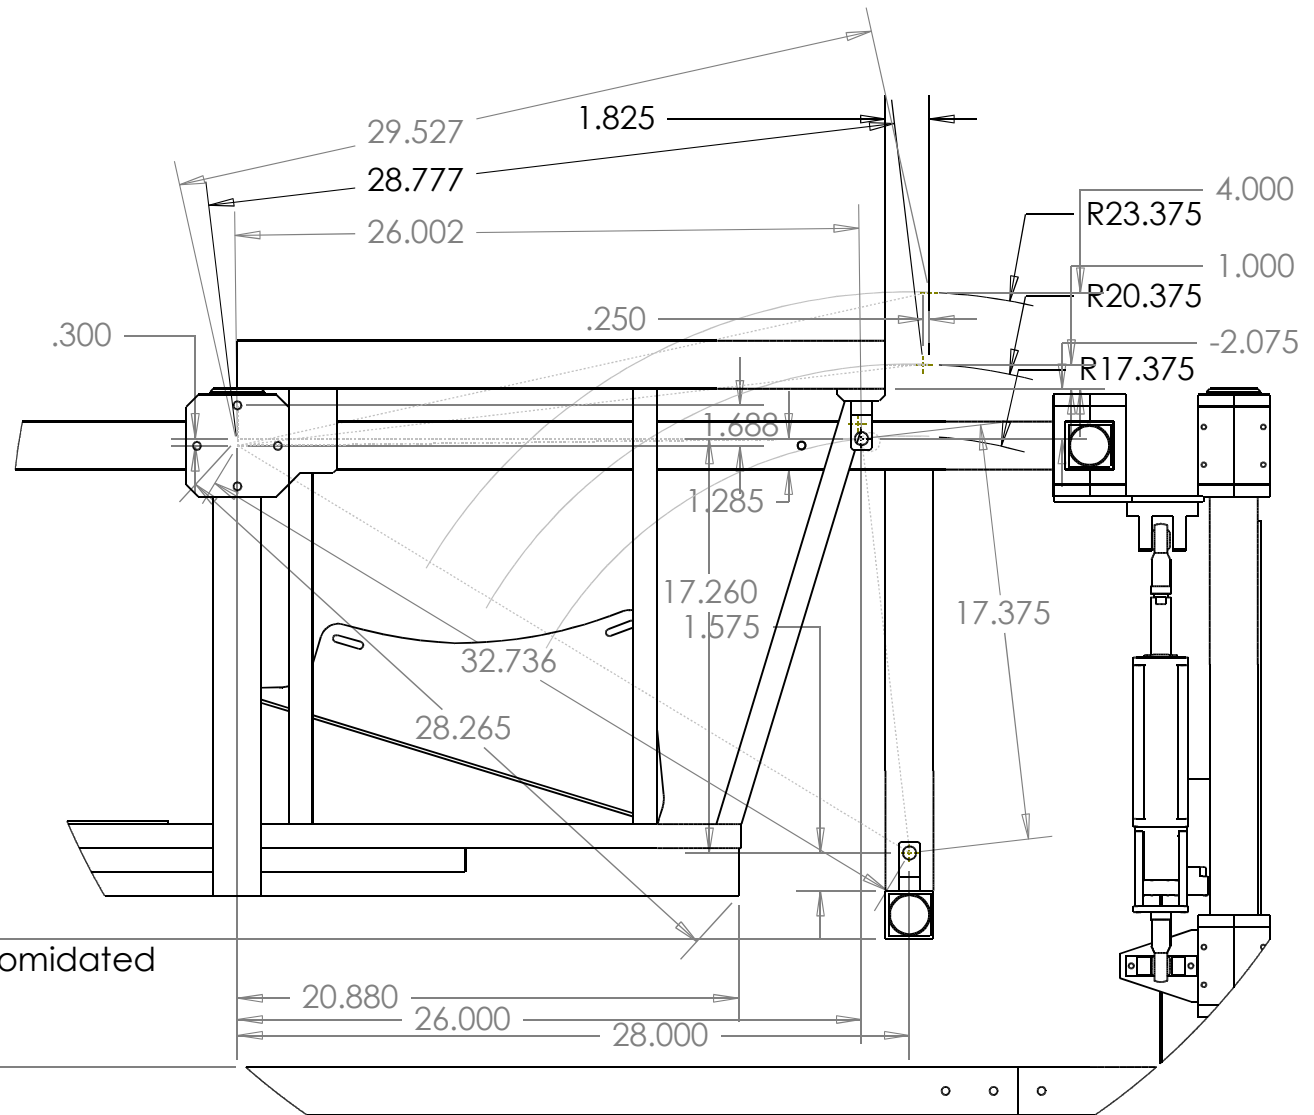

**Title** 300 Series Frames

**DWG #** 9300000

**Material** Mainly 6061-T6 Aluminum

**Size** Varies

**Scale** 1:16

**DRAWN** NAME MRB DATE 2008.11.21

**simcraft**<sup>TM</sup>

UNLESS OTHERWISE SPECIFIED  
DIMENSIONS ARE IN INCHES  
Tolerances on:  
2 Decimals 0.010 3Decimals 0.005 Angles 5deg  
Surface finish 63/ or better  
remove burrs and break sharp edges

**DWG #** 9300000

**Material** Mainly 6061-T6 Aluminum

**Size** Varies

Scale 1:16

DRAWN NAME DATE  
MRB 2008.11.21

**simcraft**<sup>TM</sup>

UNLESS OTHERWISE SPECIFIED  
DIMENSIONS ARE IN INCHES  
Tolerances on:  
2 Decimals 3Decimals Angles  
0.010 0.005 5deg  
Surface finish 63/ or better  
remove burrs and break sharp edges

# Pitch Analysis

ACT #	Stroke Length	Radius	Pitch Range	$ATan(\frac{\text{stroke}}{\text{radius}})$
2	100mm 3.92"	660mm 26.002"	9	8.651°
3	150mm 5.88"	730mm 28.777"	12	11.611°
4	200mm 7.84"	750mm 29.527"	15	14.931°

**Title** 300 Series Frames

**DWG #** 9300000

**Material** Mainly 6061-T6 Aluminum

**Size** Varies

Scale 1:8

DRAWN NAME MRB DATE 2008.11.21

**simcraft**<sup>TM</sup>

UNLESS OTHERWISE SPECIFIED  
DIMENSIONS ARE IN INCHES  
Tolerances on:  
2 Decimals 0.010 3Decimals 0.005 Angles 5deg  
Surface finish 63/ or better  
remove burrs and break sharp edges