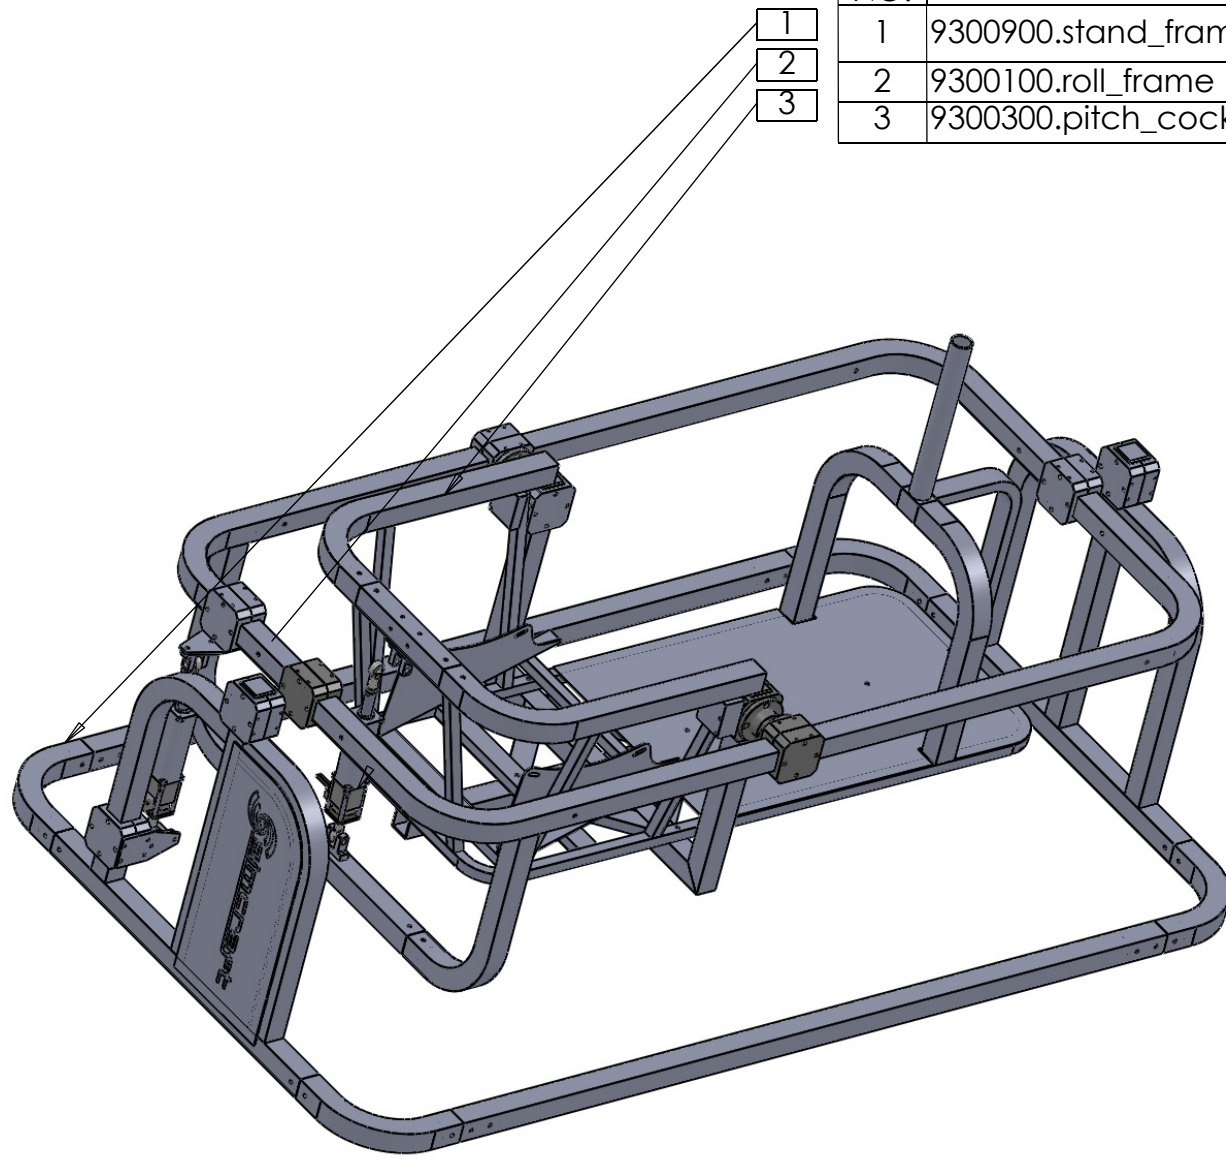

**Title** 300 Series Frames

**DWG #** 9300000

**Material** Mainly 6061-T6 Aluminum

**Size** Varies

**Scale** 1:16

**DRAWN** NAME MRB DATE 2008.11.21

**simcraft**<sup>TM</sup>

UNLESS OTHERWISE SPECIFIED  
DIMENSIONS ARE IN INCHES  
Tolerances on:  
2 Decimals 0.010 3Decimals 0.005 Angles 5deg  
Surface finish 63/ or better  
remove burrs and break sharp edges

ITEM NO.	PART NUMBER	DESCRIPTION	Default/ QTY.
1	9300900.stand_frame	Base Stand Frame ASSY	1
2	9300100.roll_frame	Roll Frame ASSY	1
3	9300300.pitch_cockpit	Pitch Cockpit ASSY	1

**Title** 300 Series Frames

**DWG #** 9300000

**Material** Mainly 6061-T6 Aluminum

**Size** Varies

Scale 1:16

DRAWN NAME DATE  
MRB 2008.11.21

**simcraft**<sup>TM</sup>

UNLESS OTHERWISE SPECIFIED  
DIMENSIONS ARE IN INCHES  
Tolerances on:  
2 Decimals 3Decimals Angles  
0.010 0.005 5deg  
Surface finish 63/ or better  
remove burrs and break sharp edges

# Pitch Analysis

ACT #	Stroke Length	Radius	Pitch Range	$ATan(\frac{\text{stroke}}{\text{radius}})$
2	100mm 3.92"	660mm 26.002"	9	8.651°
3	150mm 5.88"	730mm 28.777"	12	11.611°
4	200mm 7.84"	750mm 29.527"	15	14.931°